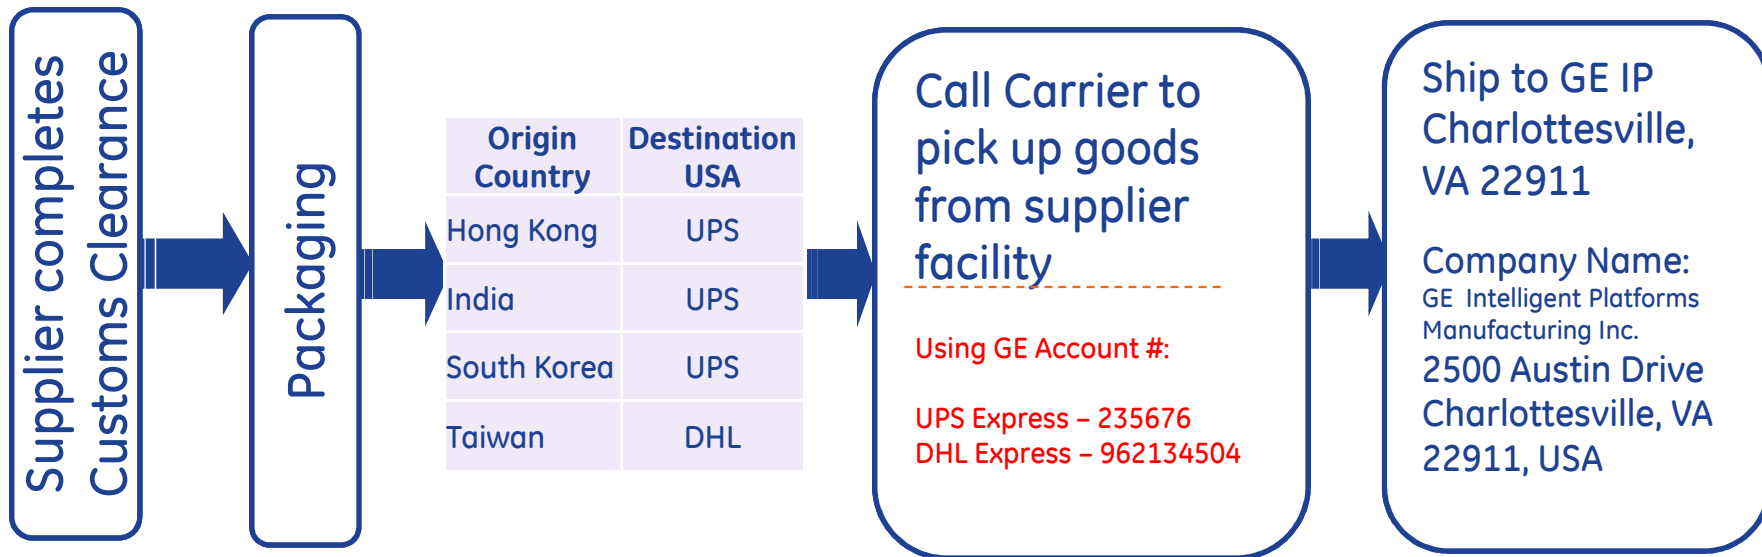

GE IP Suppliers Logistics Process

August 22, 2013

Small Package (ship to Charlottesville, VA)

- under 70kgs or lower than a pallet

Process

For Shipments originating from any country other than those listed above, the Carrier should be: